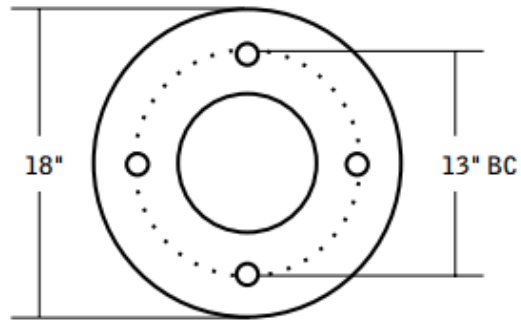

DAB SERIES TAPERED

SPECIFICATIONS

CONSTRUCTION

Durable corrosion resistant cast aluminum base with hand hole and cover. The pole is made of heavy-wall fluted, tapered cast aluminum.

DAB-5F

ORDERING INFORMATION

SELECT APPROPRIATE CHOICE FROM EACH COLUMN TO FORMULATE ORDER CODE.

Refer to example below.

SERIES	POLE HEIGHT	FINISH
DAB-Tapered	8 8'	BRZ Bronze
	9 9'	BLK Black
	10 10'	PLT Platinum
	11 11'	BUF Buff
		WHT White
		GRN Green
		CC Custom Color

ORDER:

WLS-DAB-Tapered		
------------------------	--	--

Example: WLS-DAB-Tapered-9-PLT

Bolt circle pattern subject to change. Please consult factory for specific anchor bolt template.

Made in the U.S.A. of the U.S. and imported parts.
Meets Buy American requirements for ARRA.