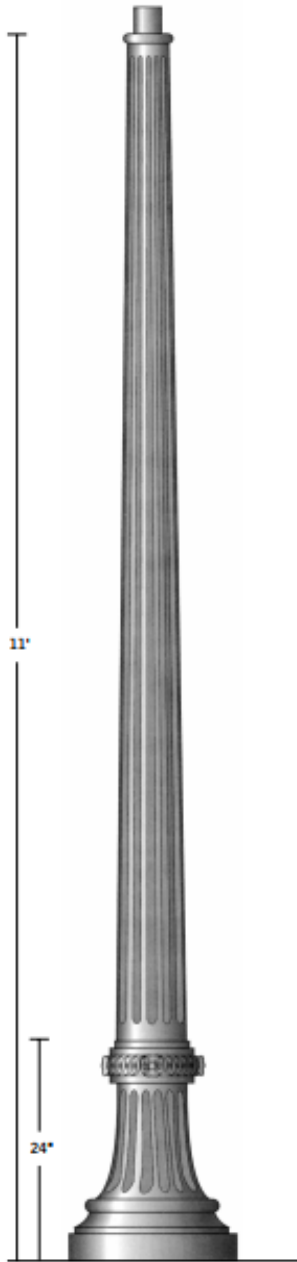

DAB SERIES TAPERED

SPECIFICATIONS

CONSTRUCTION

Durable corrosion resistant cast aluminum base with hand hole and cover. The pole is made of heavy-wall fluted, tapered cast aluminum.

DAB-5F

ORDERING INFORMATION

SELECT APPROPRIATE CHOICE FROM EACH COLUMN TO FORMULATE ORDER CODE.

Refer to example below.

SERIES	POLE HEIGHT	FINISH
DAB-Tapered	8 8'	BRZ Bronze
	9 9'	BLK Black
	10 10'	PLT Platinum
	11 11'	BUF Buff
		WHT White
		GRN Green
		CC Custom Color

ORDER:

WLS-DAB-Tapered		
------------------------	--	--

Example: WLS-DAB-Tapered-9-PLT

Bolt circle pattern subject to change. Please consult factory for specific anchor bolt template.

Made in the U.S.A. of the U.S. and imported parts.
Meets Buy American requirements for ARRA.