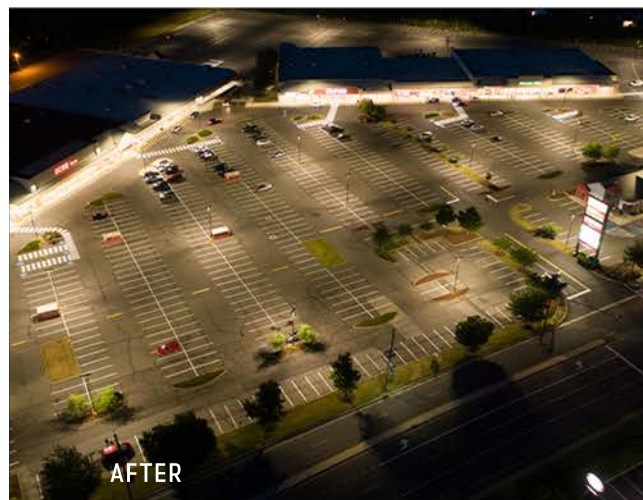

AFTER

VIEW PROJECT
ON WEBSITE