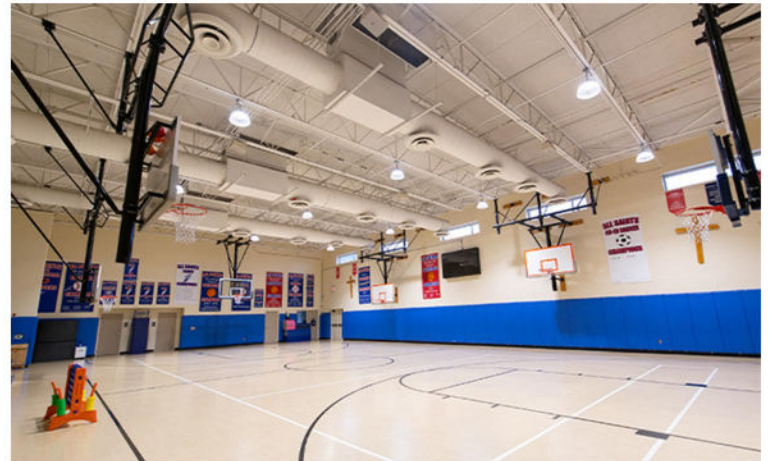

LED UPGRADE

ALL SAINTS CATHOLIC SCHOOL DALLAS, TX

The challenges at All Saints Catholic School included dark lighting in the school gym, dim lighting in the front foyer, and high maintenance incandescent bulbs in the school's Chapel. Our goals in the gym and front foyer were to increase the light levels and replace the 500W incandescent bulbs within the Chapel with LED replacements to reduce maintenance. In order to meet these goals, the school partnered with WLS Lighting to upgrade or retrofit all lighting fixtures.

The gym and front foyer's previous lighting were a mix of halogen and metal halide fixtures. For these rooms, a complete LED lighting upgrade was done which involved removing the old fixtures and installing new energy-efficient LED fixtures. The school's chapel overhead fixtures were incandescent bulbs that frequently burnt out. The chapel's lighting fixtures are about 16 feet high, so maintenance was cumbersome. Retrofitting the existing fixtures with LED bulbs will ultimately reduce energy usage and reduce maintenance.