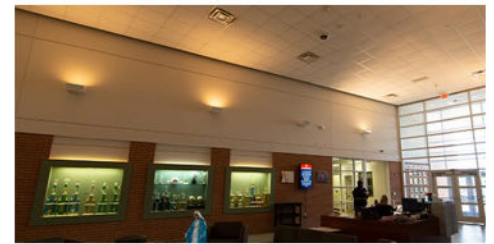

LED UPGRADE

ALL SAINTS CATHOLIC SCHOOL DALLAS, TX

The challenges at All Saints Catholic School included dark lighting in the school gym, dim lighting in the front foyer, and high maintenance incandescent bulbs in the school's Chapel. Our goals in the gym and front foyer were to increase the light levels and replace the 500W incandescent bulbs within the Chapel with LED replacements to reduce maintenance. In order to meet these goals, the school partnered with WLS Lighting to upgrade or retrofit all lighting fixtures.

The gym and front foyer's previous lighting were a mix of halogen and metal halide fixtures. For these rooms, a complete LED lighting upgrade was done which involved removing the old fixtures and installing new energy-efficient LED fixtures. The school's chapel overhead fixtures were incandescent bulbs that frequently burnt out. The chapel's lighting fixtures are about 16 feet high, so maintenance was cumbersome. Retrofitting the existing fixtures with LED bulbs will ultimately reduce energy usage and reduce maintenance.