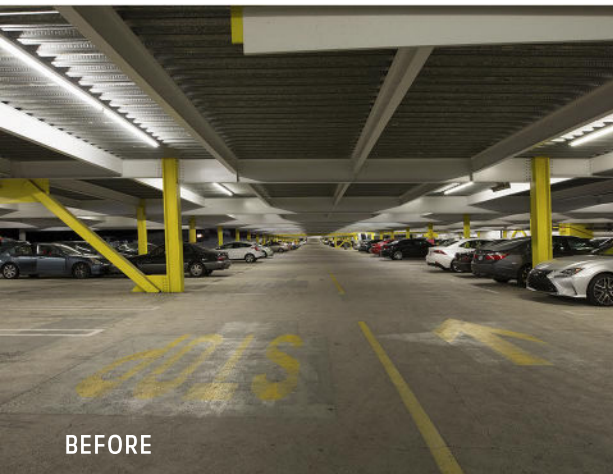

LED UPGRADE

WESTFIELD FASHION SQUARE

SHERMAN OAKS, CA

OVERVIEW

The retrofit and overhaul of the Westfield Fashion Square parking garage lighting systems included over 600 fixtures. Two parking structures in the shopping mall were upgraded to LED tubes and fixtures. The main parking garage fixtures are controlled by occupancy sensors so that in low traffic times of the day, lights can dim until movement is detected.

PRODUCTS

ANNUAL
ENERGY SAVINGS

$86,464

ANNUAL ENERGY
SAVINGS

$89,439

ENERGY REBATE
INCENTIVE

596,257 kWh

ANNUAL REDUCTION

BEFORE

VIEW PROJECT
ON WEBSITE